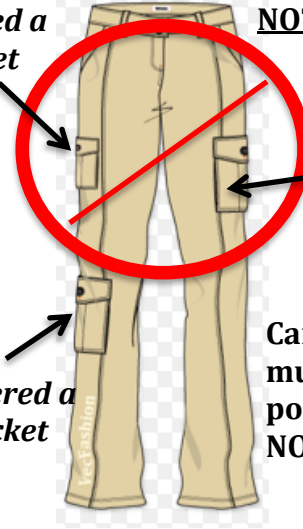

LOWRANCE SCHOOL
DRESS CODE REMINDERS

POLO SHIRT:
-Should have collar

-Insignias should be smaller than a quarter
-Shirt should be of SOLID COLOR.
-NO Stripes or Multiple Colors

Belt should be a SOLID black or brown.

-Pants should be plain and without leg pockets. NO cargo pants.

Socks should be: white, black, gray, blue or khaki. Socks should NOT have any stripes

This is considered a Leg Pocket

Cargo Pants are **NOT ALLOWED**

This is considered a Leg Pocket

This is considered a Leg Pocket

Cargo Pants have multiple leg pockets. This is NOT ALLOWED

DRESS CODE REMINDER RECORD

*Parents please sign as an indication of receipt and have child return to teacher the following day.